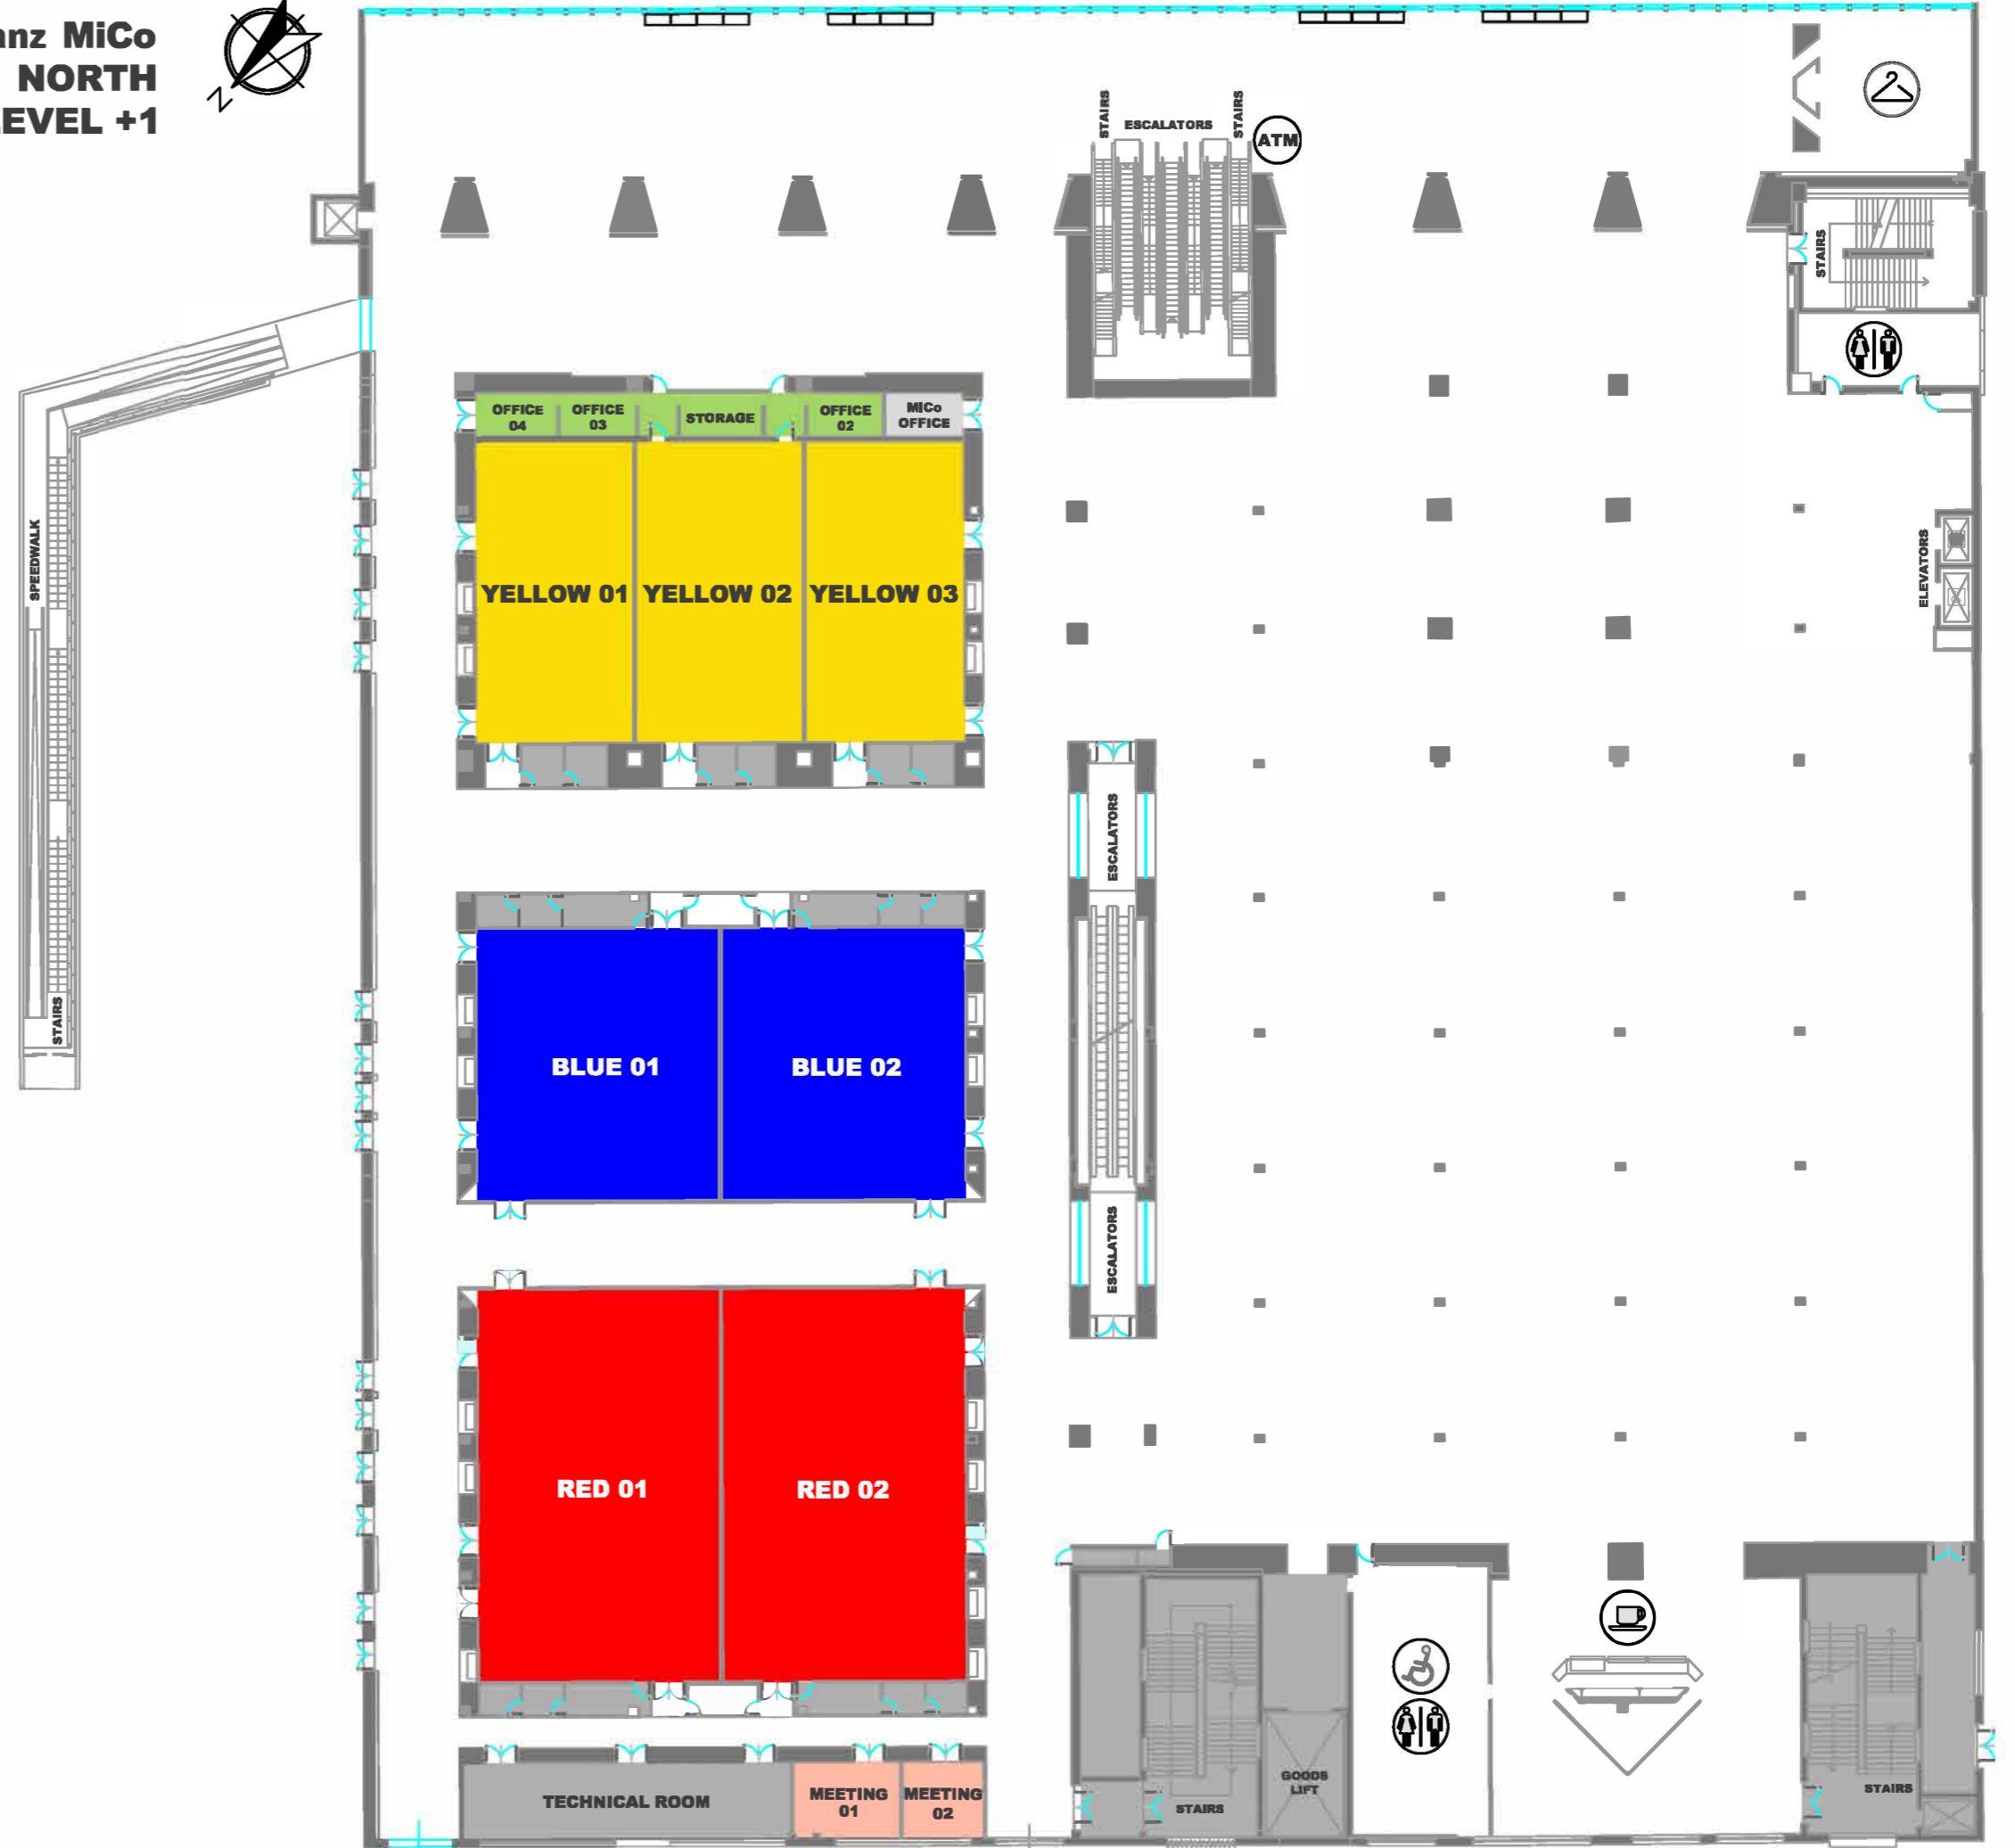

VIA GIOVANNI GATTAMELATA ▲

Allianz MiCo  
NORTH  
LEVEL +1

0 mt 10 mt 20 mt

Allianz MiCo  
SOUTH  
LEVEL +1